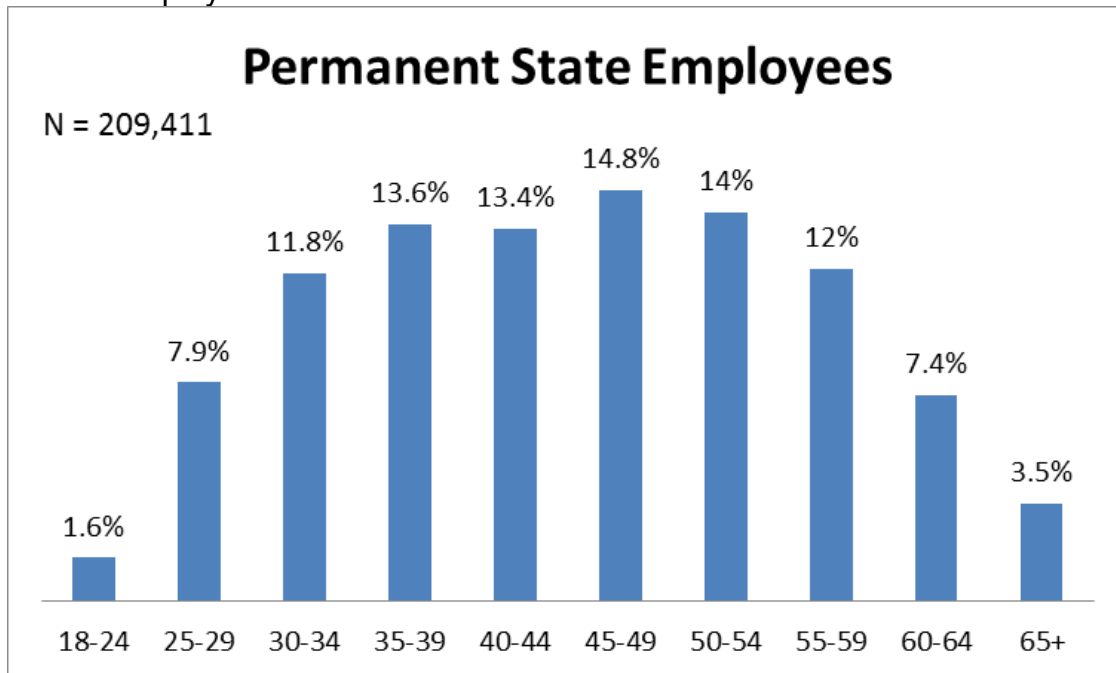

California State Employee Age Demographics December 2019

The following age demographics reflect workforce data from December 2019 for civil service employees.

Permanent Managers and Supervisors

SSM IIIs

Generational Breakout - Statewide