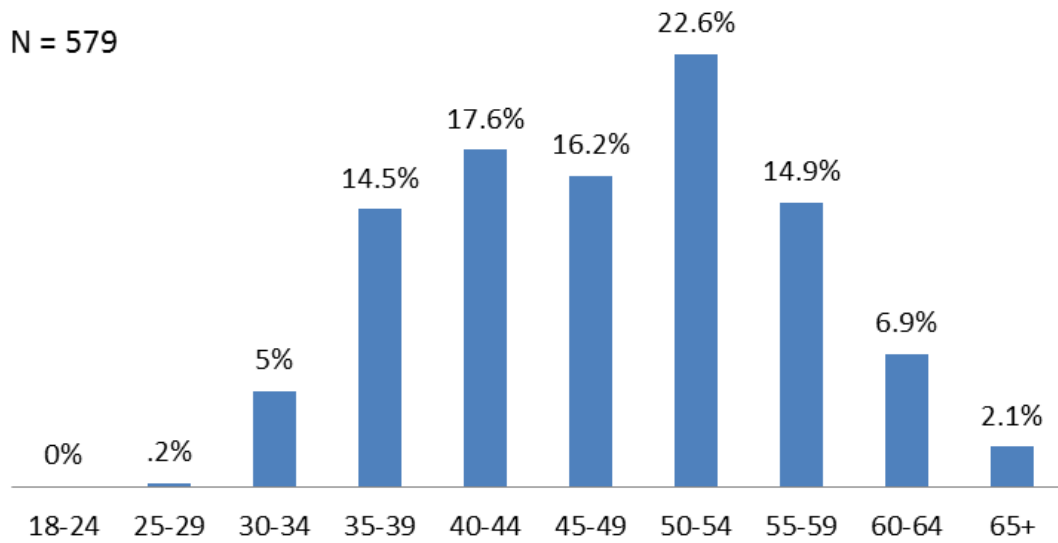

California State Employee Age Demographics December 2019

The following age demographics reflect workforce data from December 2019 for civil service employees.

Permanent Managers and Supervisors

SSM IIIs

Generational Breakout - Statewide