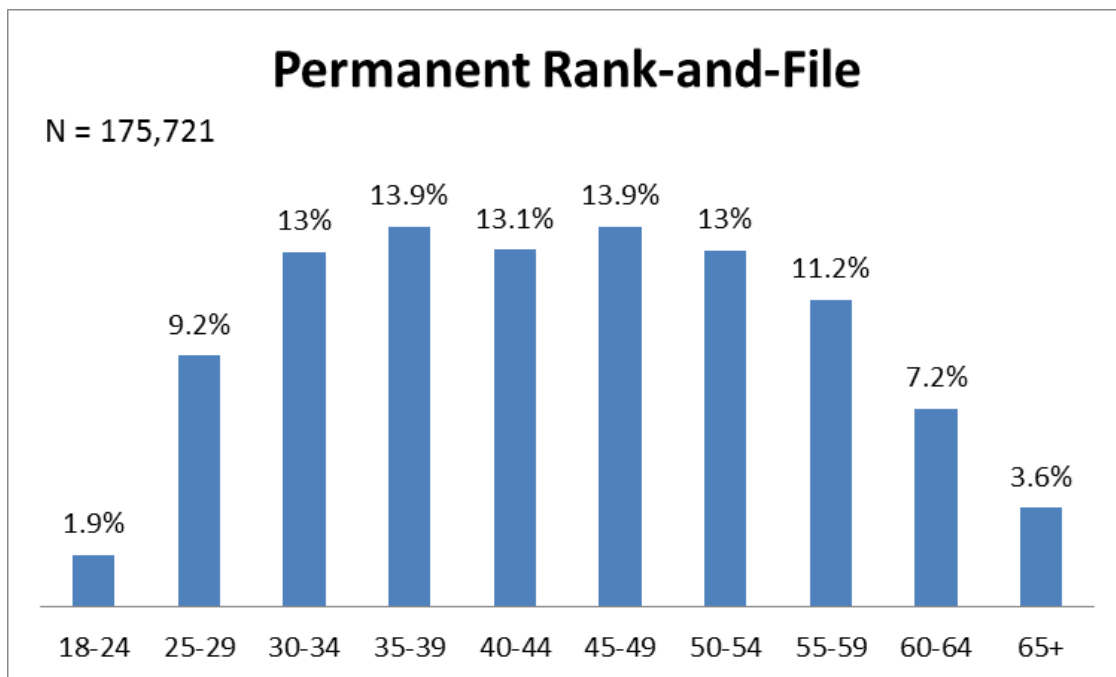

California State Employee Age Demographics December 2019

The following age demographics reflect workforce data from December 2019 for civil service employees.

Permanent Managers and Supervisors

SSM IIIs

Generational Breakout - Statewide