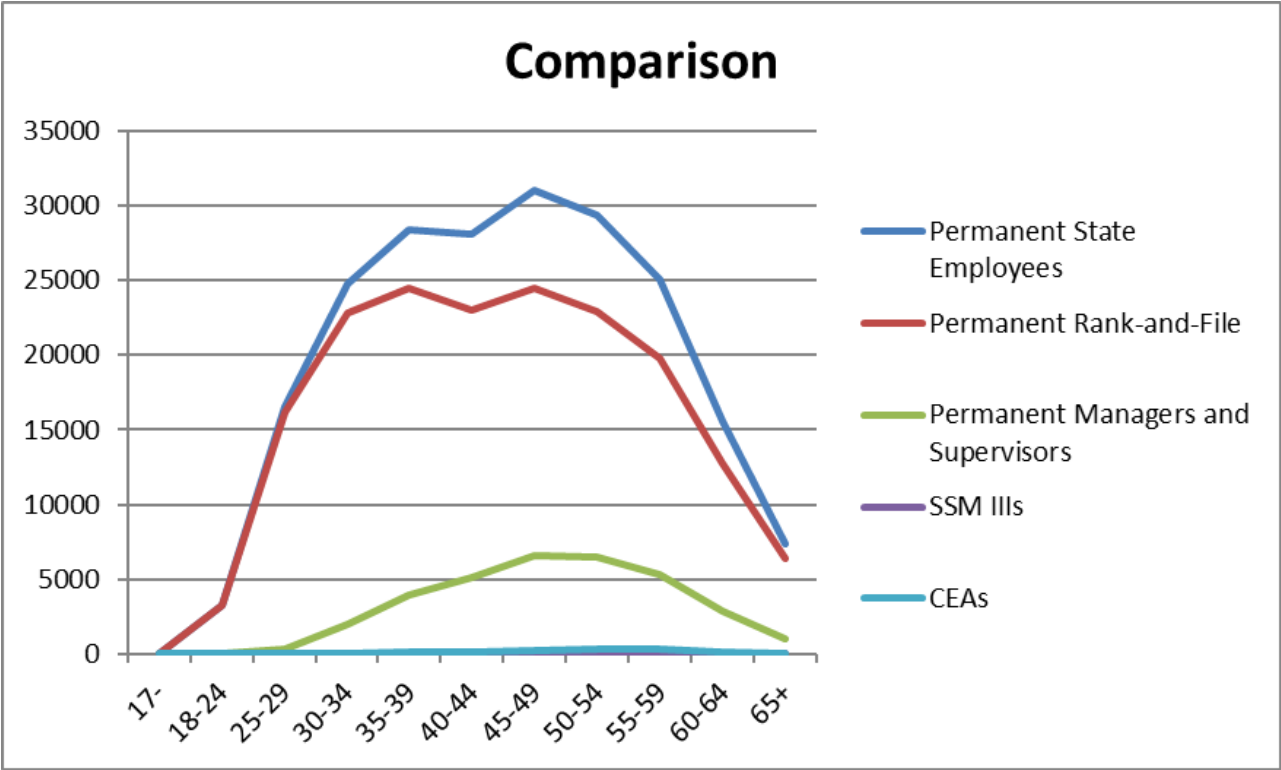

California State Employee Age Demographics December 2019

The following age demographics reflect workforce data from December 2019 for civil service employees.

Permanent Managers and Supervisors

SSM IIIs

Generational Breakout - Statewide