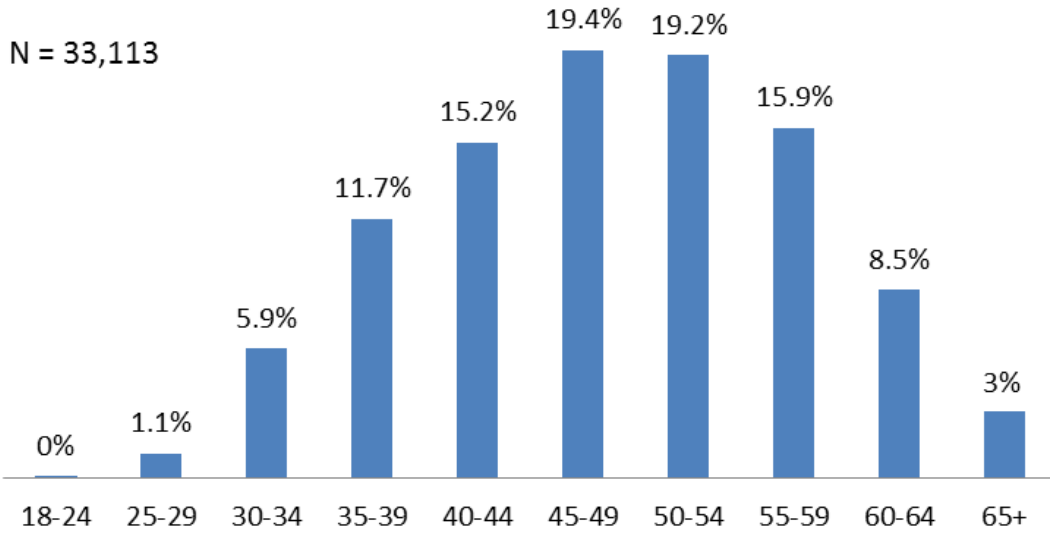

California State Employee Age Demographics December 2019

The following age demographics reflect workforce data from December 2019 for civil service employees.

Permanent Managers and Supervisors

SSM IIIs

Generational Breakout - Statewide