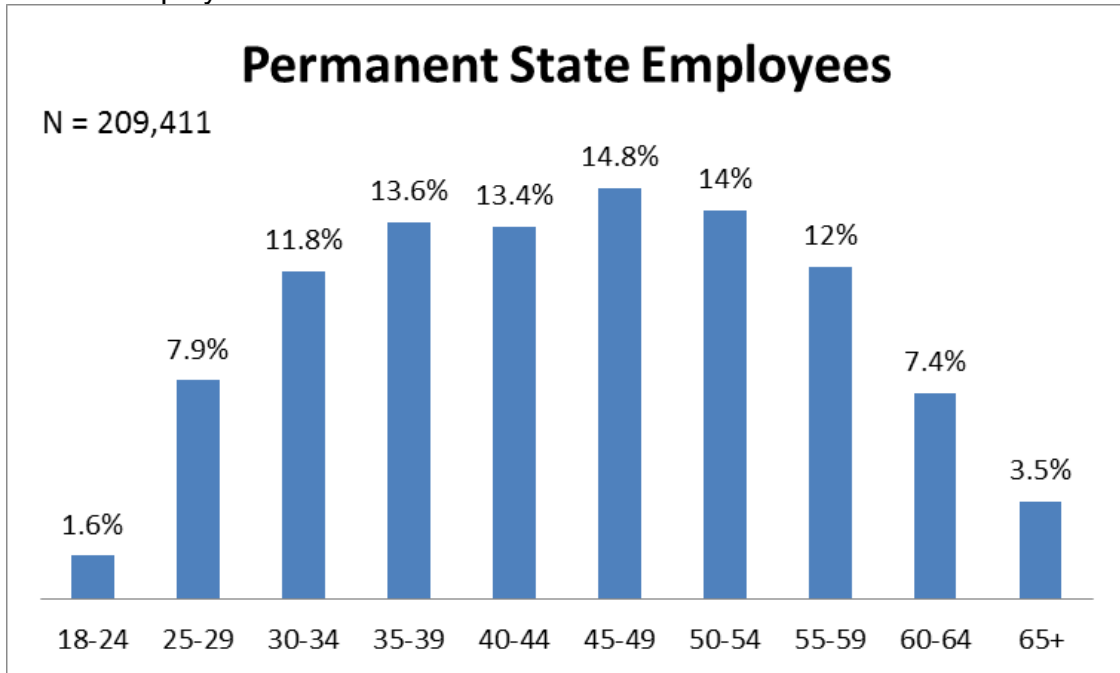

# California State Employee Age Demographics December 2019

The following age demographics reflect workforce data from December 2019 for civil service employees.

## Permanent Managers and Supervisors