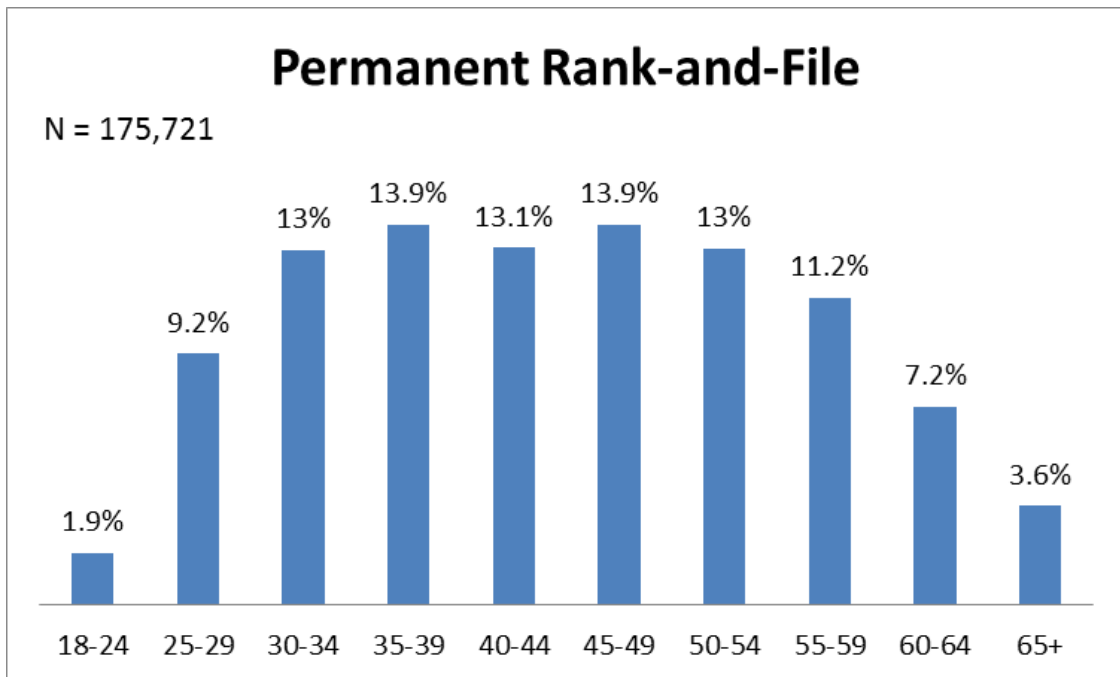

# California State Employee Age Demographics December 2019

The following age demographics reflect workforce data from December 2019 for civil service employees.