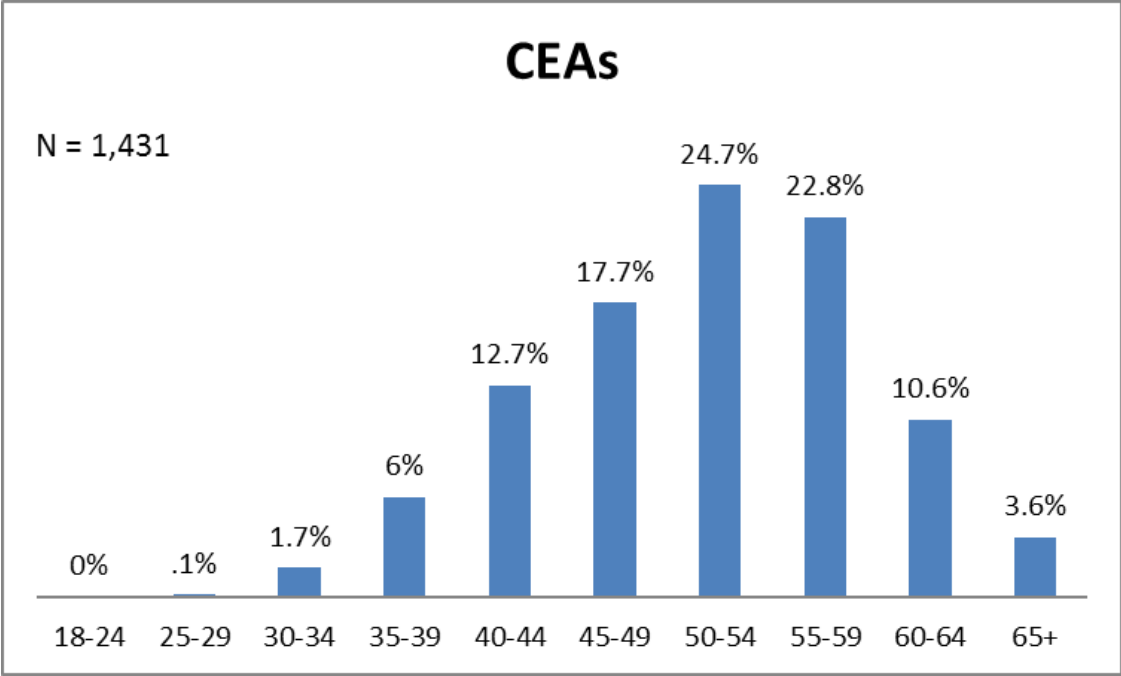

California State Employee Age Demographics December 2019

The following age demographics reflect workforce data from December 2019 for civil service employees.

Permanent Managers and Supervisors

SSM IIIs

Generational Breakout - Statewide