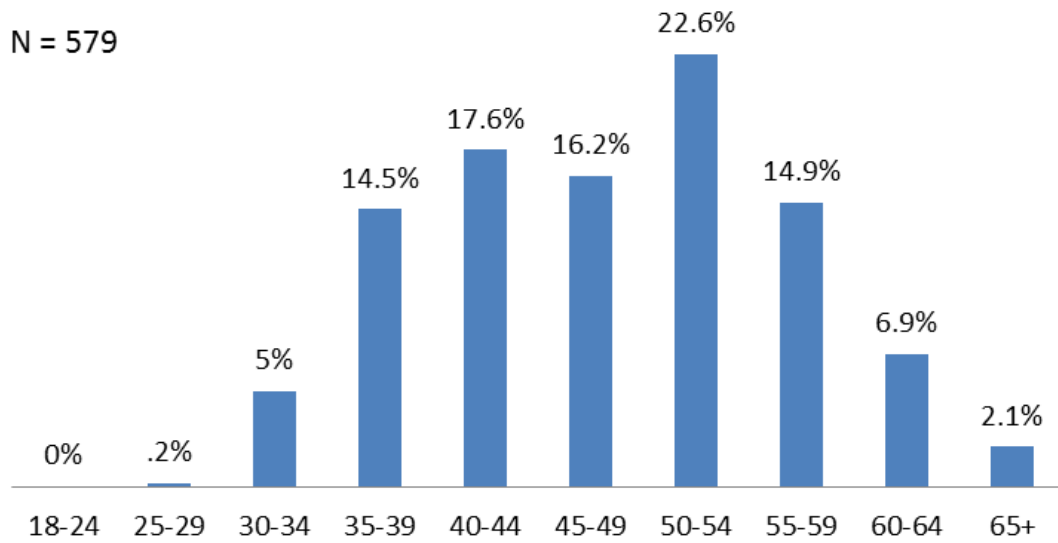

Permanent Managers and Supervisors

SSM IIIs