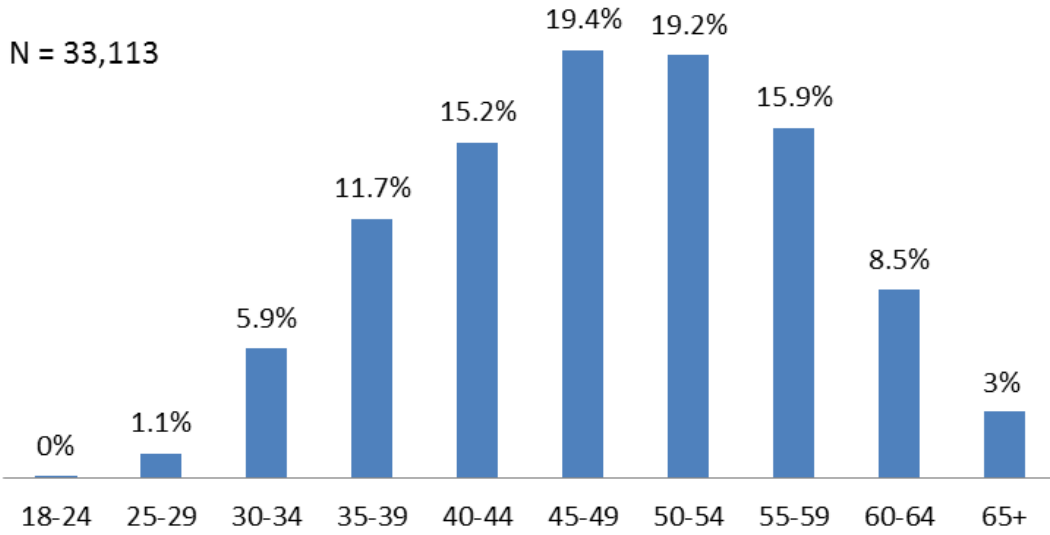

Permanent Managers and Supervisors