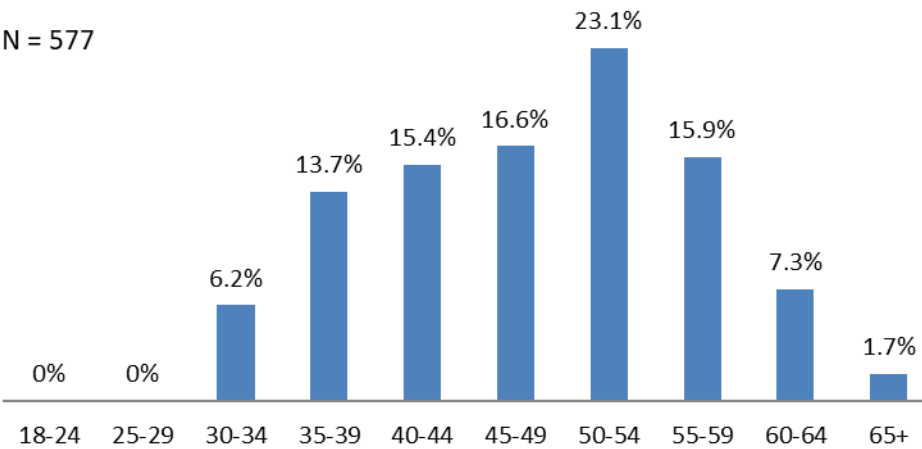

SSM IIIs

N = 577