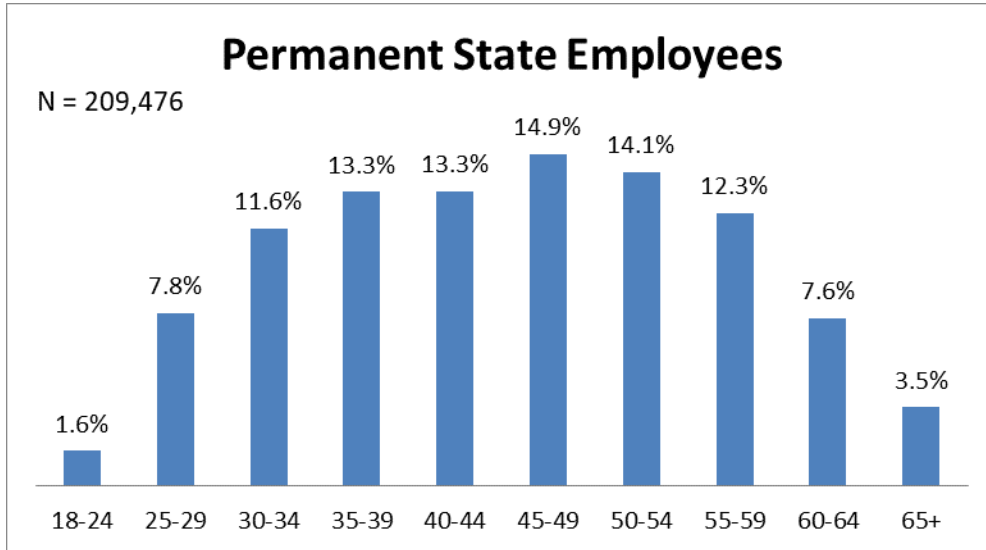

California State Employee Age Demographics June 2019

The following age demographics reflect workforce data from June 2019 for civil service employees.

Permanent Managers and Supervisors

N = 33,561

SSM IIIs