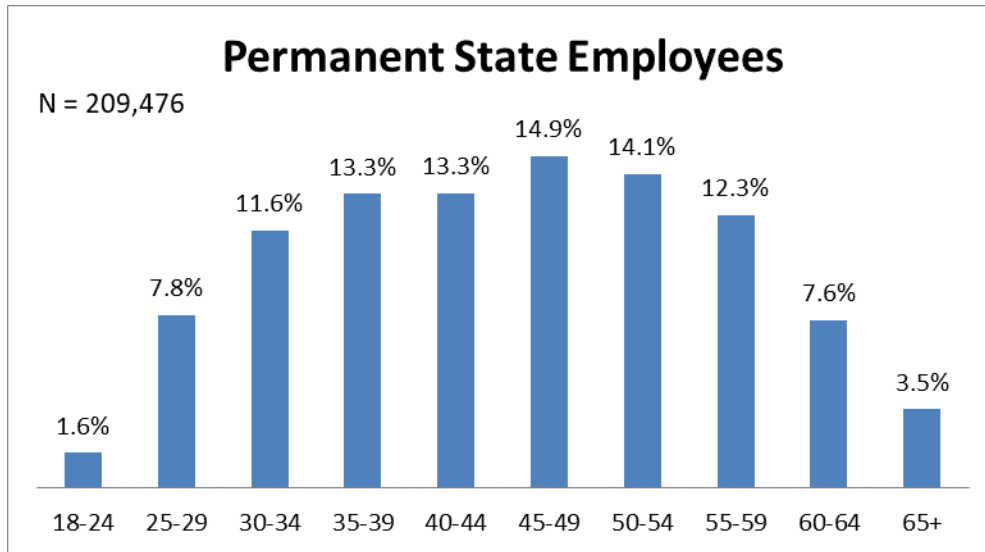

California State Employee Age Demographics June 2019

The following age demographics reflect workforce data from June 2019 for civil service employees.

Permanent Managers and Supervisors

N = 33,561

SSM IIIs