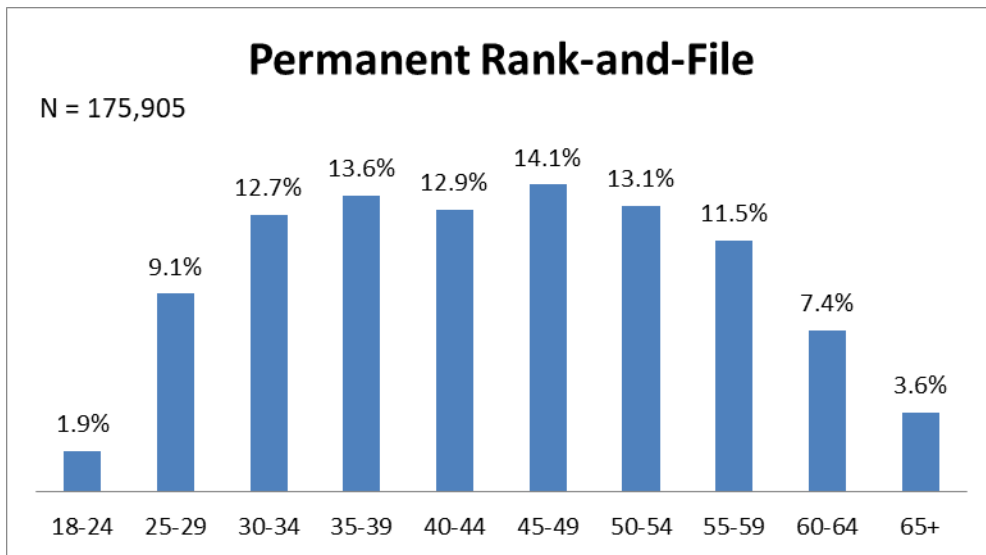

California State Employee Age Demographics June 2019

The following age demographics reflect workforce data from June 2019 for civil service employees.

Permanent Managers and Supervisors

N = 33,561

SSM IIIs