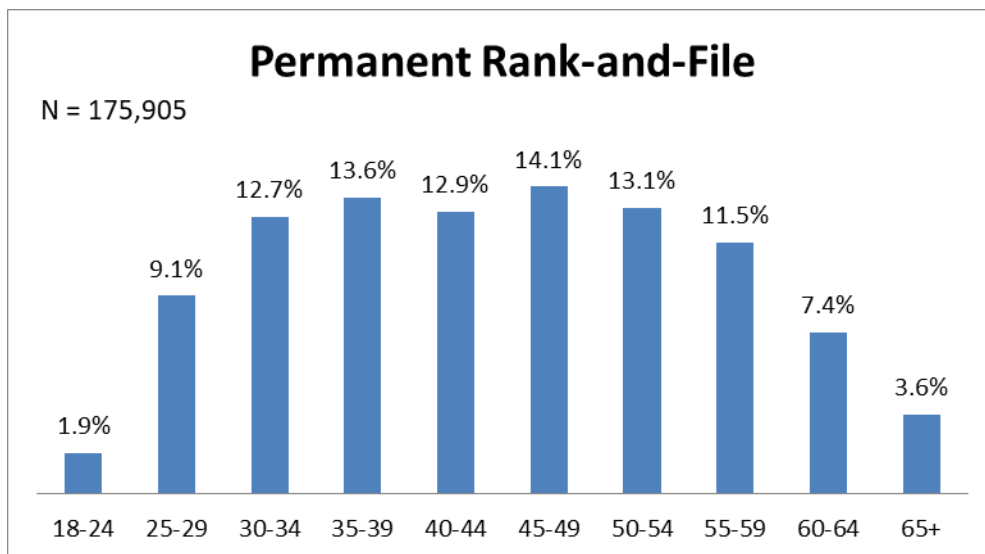

California State Employee Age Demographics June 2019

The following age demographics reflect workforce data from June 2019 for civil service employees.

Permanent Managers and Supervisors

N = 33,561

SSM IIIs