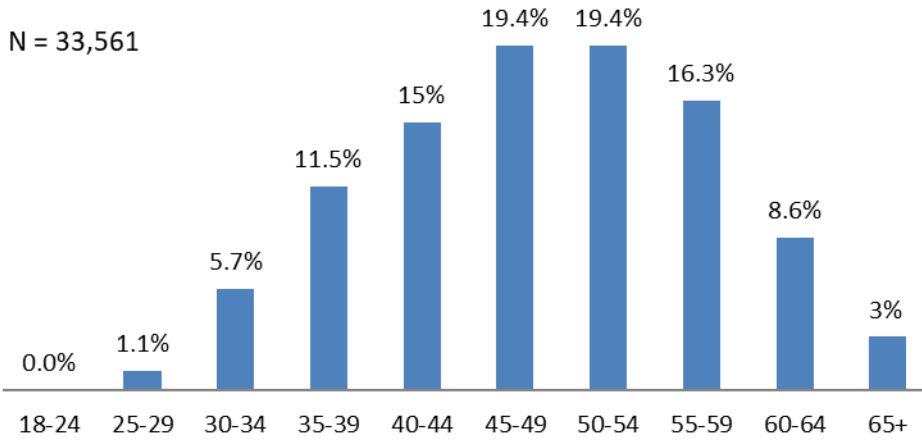

California State Employee Age Demographics June 2019

The following age demographics reflect workforce data from June 2019 for civil service employees.

Permanent Managers and Supervisors

N = 33,561

SSM IIIs