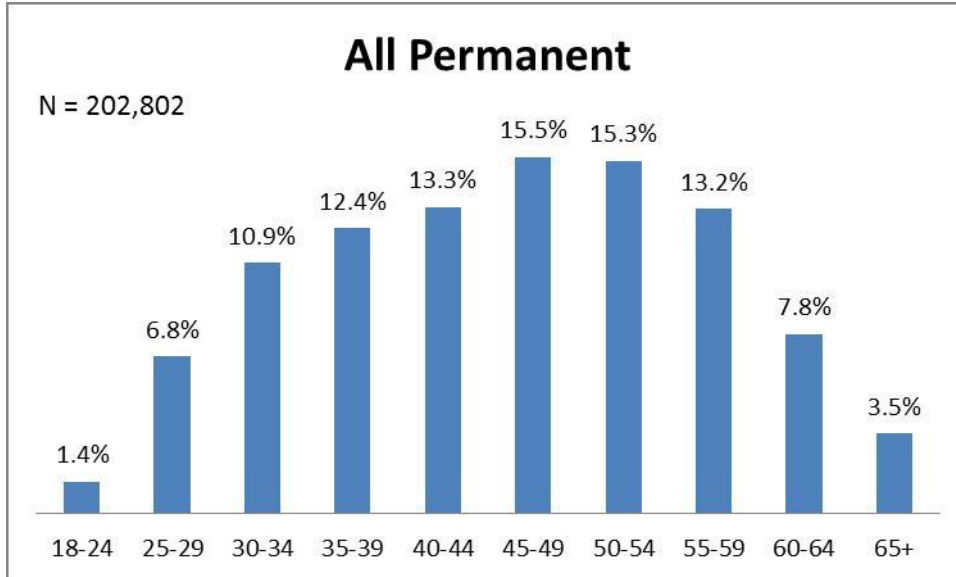

December 2016 California State Civil Service Employee Age Demographics

The following employee age demographic findings are based on workforce data from December 2016.

Permanent Managers and Supervisors

N = 29,823