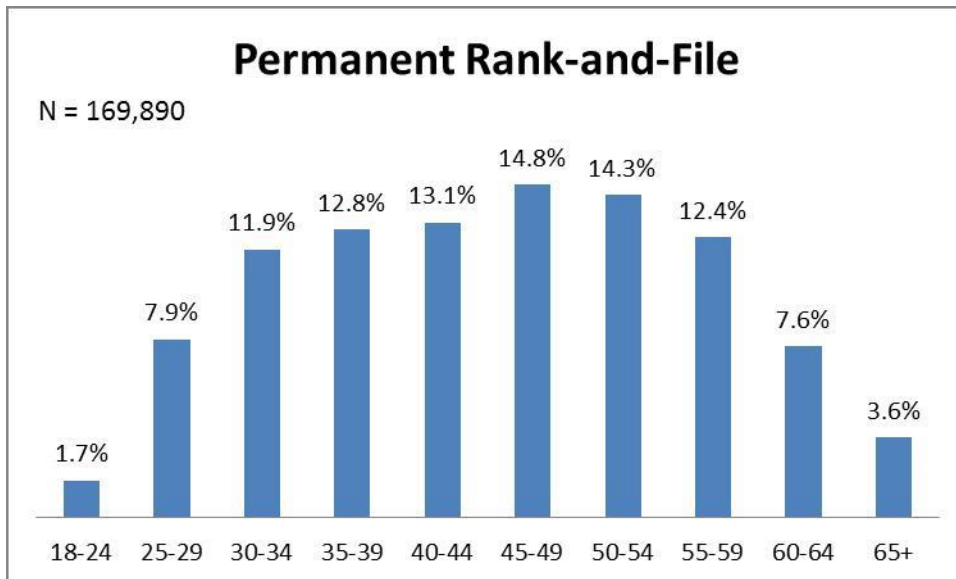

December 2016 California State Civil Service Employee Age Demographics

The following employee age demographic findings are based on workforce data from December 2016.

Permanent Managers and Supervisors

N = 29,823