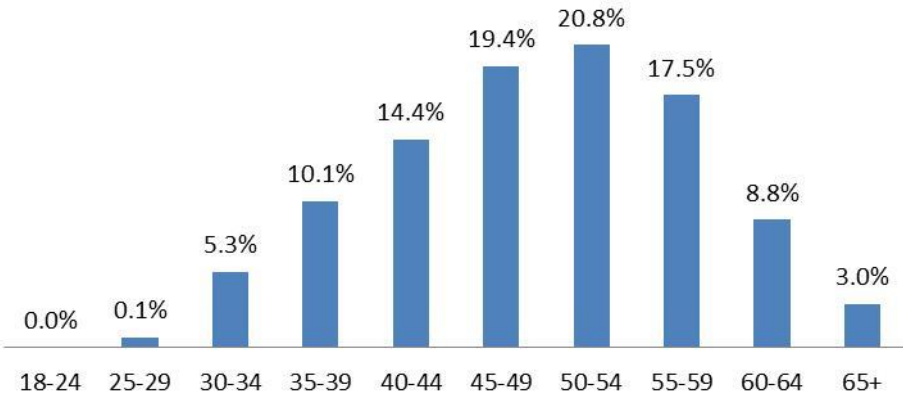

December 2016 California State Civil Service Employee Age Demographics

The following employee age demographic findings are based on workforce data from December 2016.

Permanent Managers and Supervisors

N = 29,823